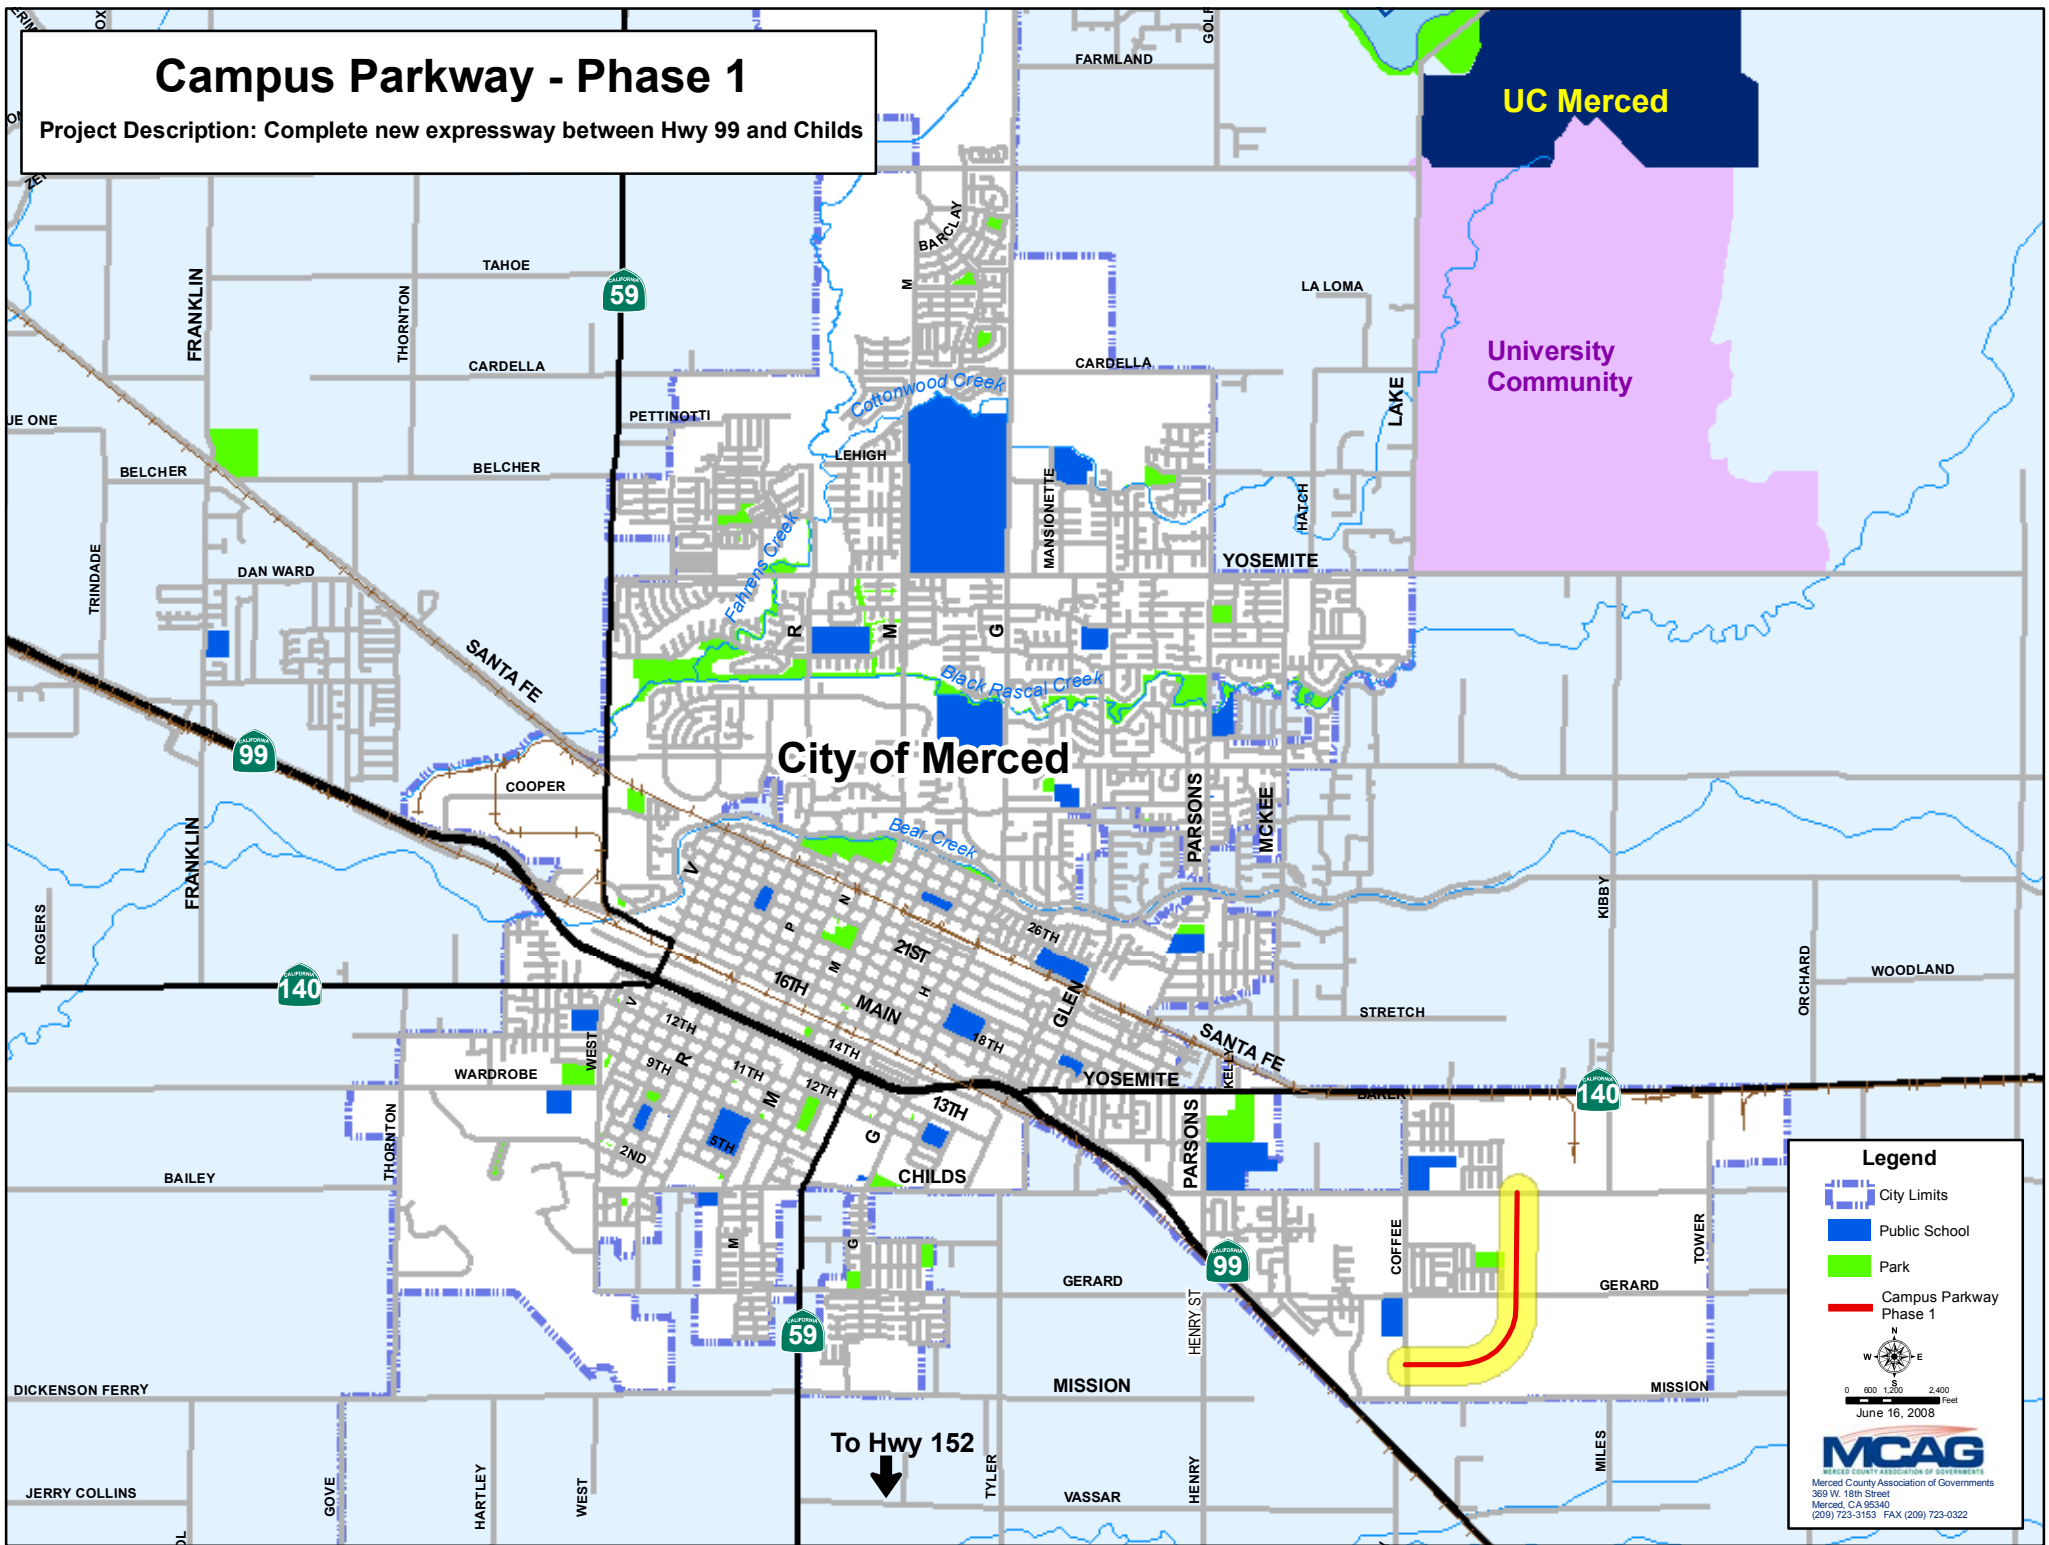

Campus Parkway - Phase 1

Project Description: Complete new expressway between Hwy 99 and Childs

Legend

- City Limits
 - Public School
 - Park
 - Campus Parkway Phase 1
- 0 800 1600 2400 Feet
June 16, 2008