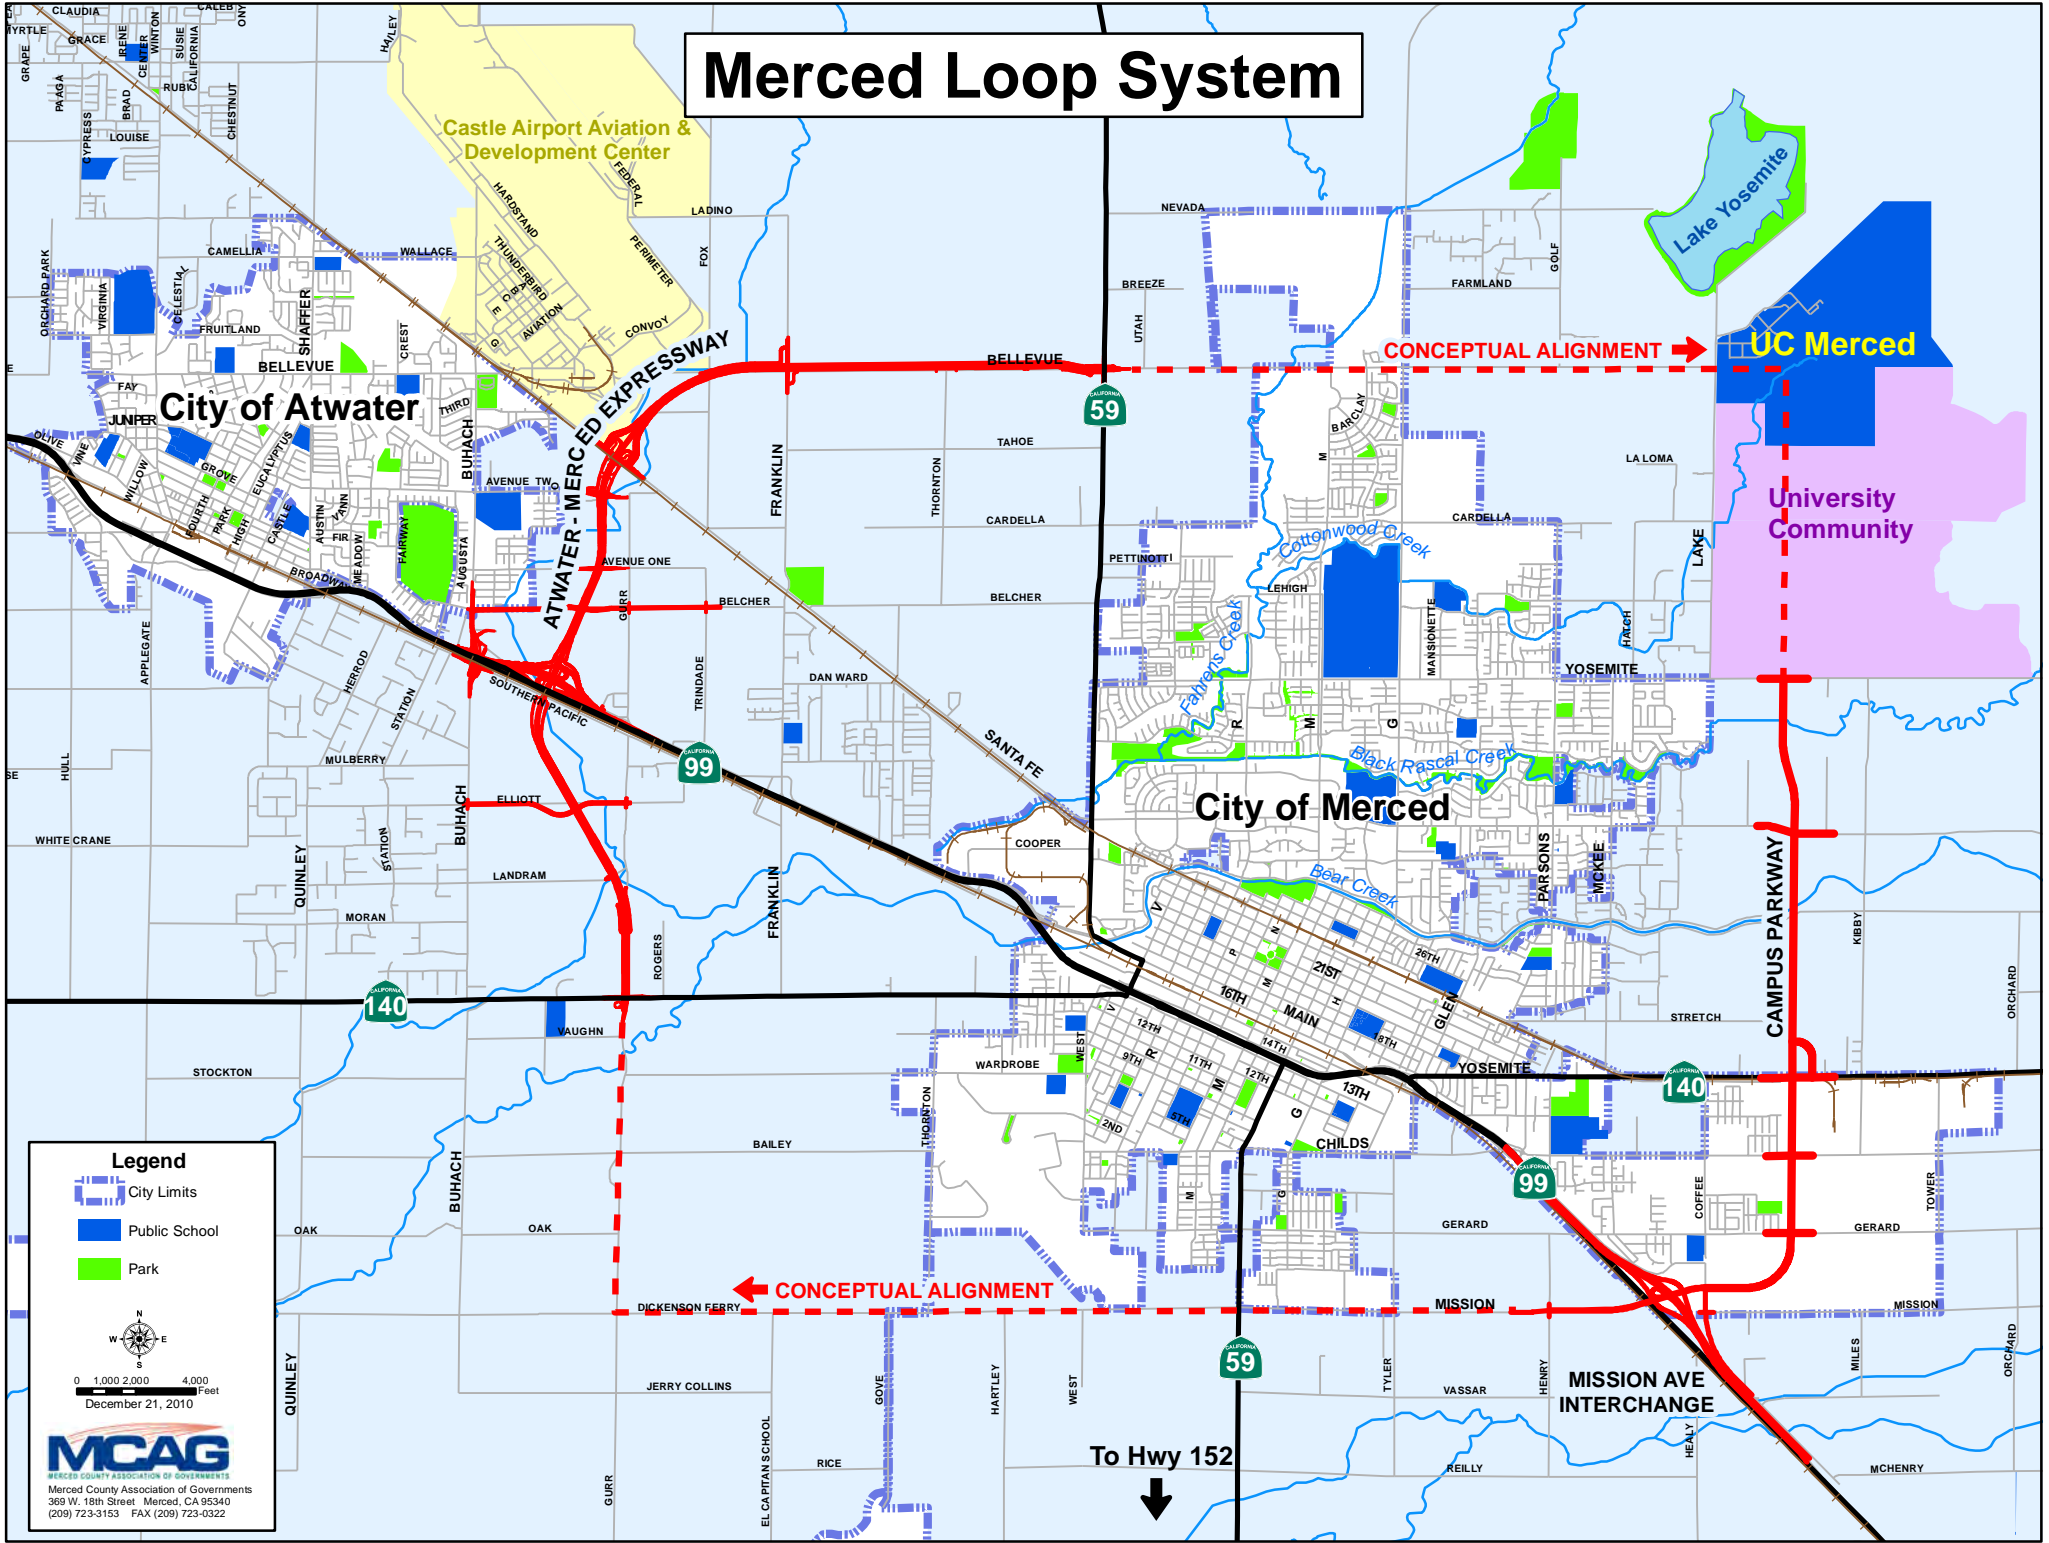

# Merced Loop System

**Legend**

- City Limits
- Public School
- Park

0 1,000 2,000 4,000 Feet  
December 21, 2010

**MCAAG**  
MERCED COUNTY ASSOCIATION OF GOVERNMENTS  
Merced County Association of Governments  
369 W. 18th Street Merced, CA 95340  
(209) 723-3153 FAX (209) 723-0322